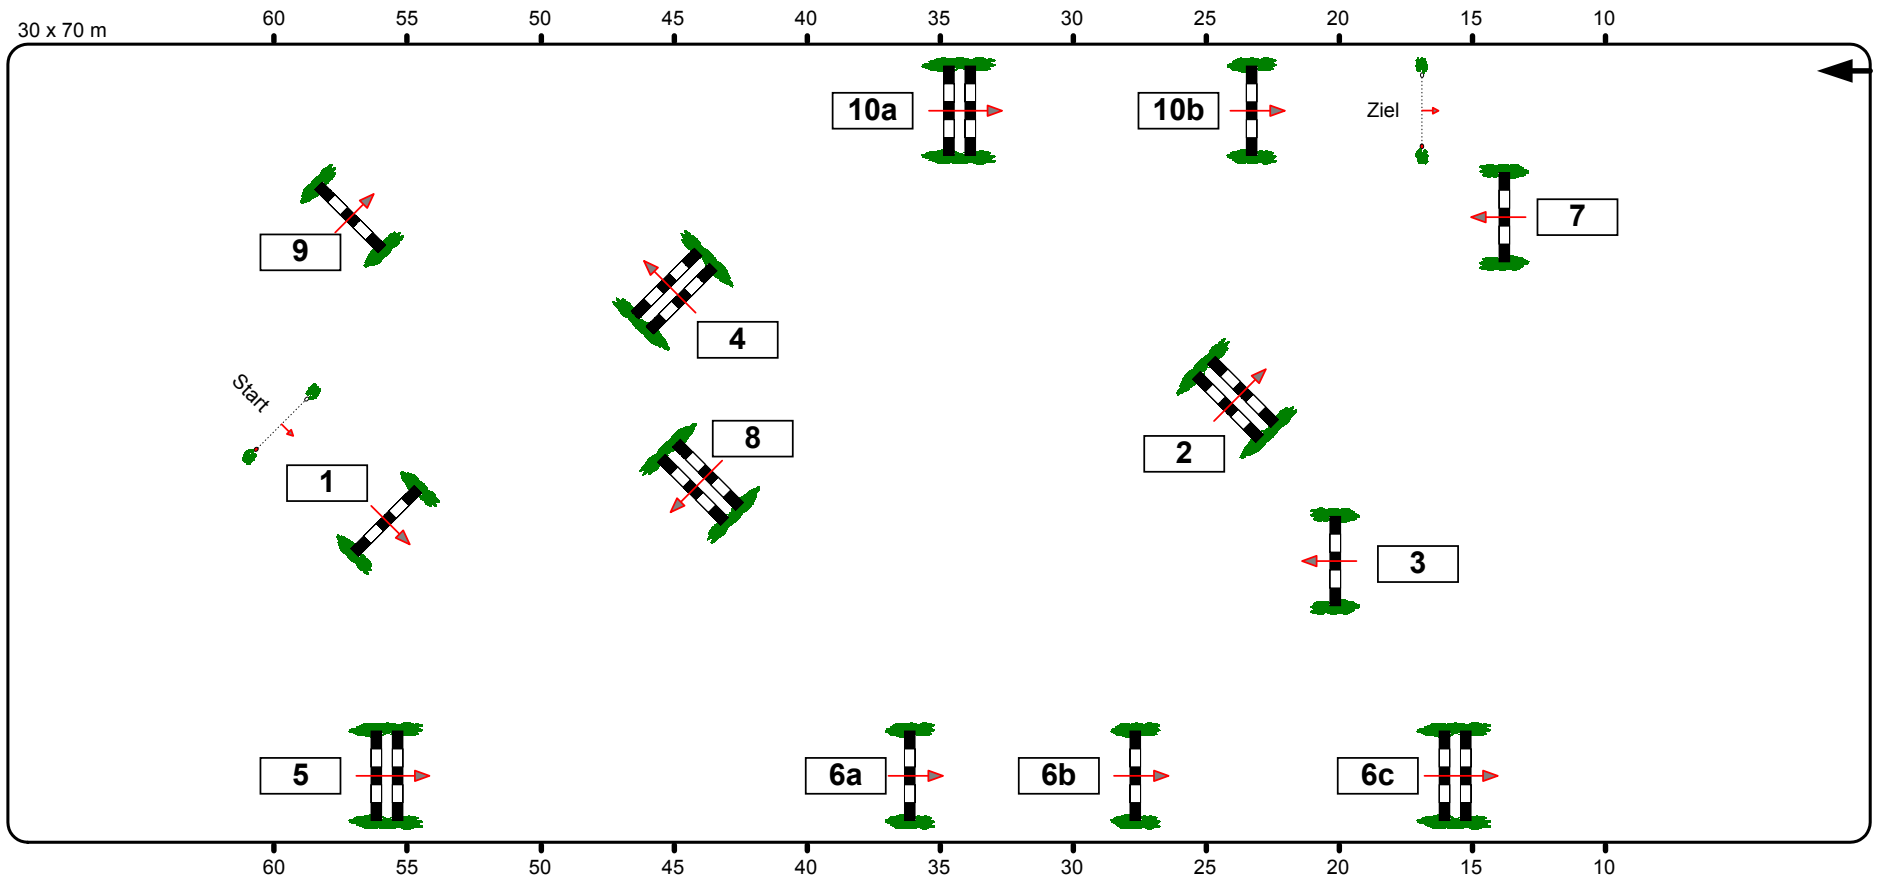

23 26 29

www.caro-parcours.de

by Frank Rothenberger

Class No.: 23, 26, 29

S-M-L Tour

Springprfg Kl. L, M, S

Table: A
National RG: 501.Aa1
FEI RG / Art.
Height: m

Speed: 350 m/min
Length: 370 m
Time allowed: 64 sec
Time limit: 128 sec

Obstacles: 10
Efforts: 13
Penalty sec:
Closed combination:

Jump-Off / Phase 2:
Length: 0 m
Time allowed: 0 sec
Time limit: 0 sec

Karl Hölzer